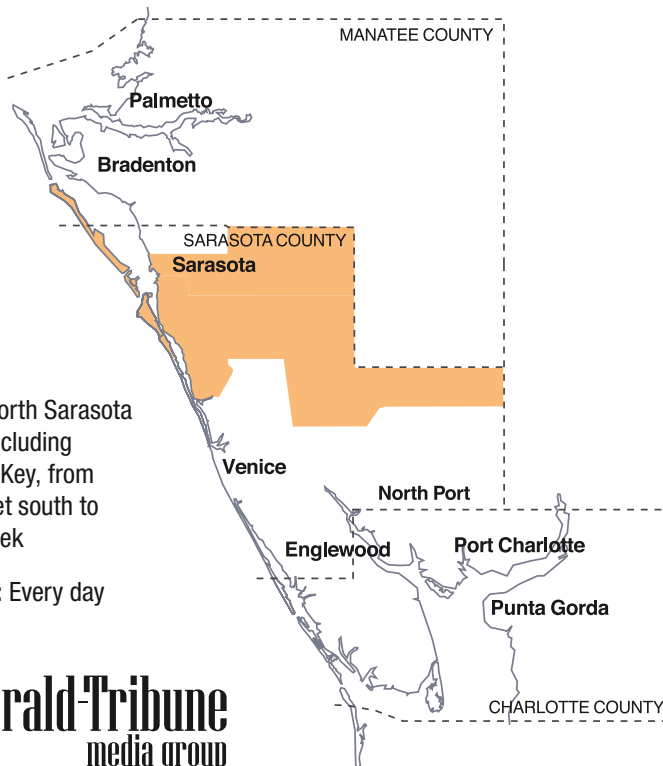

Sarasota Zone

Occ HHs	H-T Dly	H-T Sun	% Dly	% Sun
85,698	39,019	46,947	46%	55%

Ann Gr %	Swing	Med Age	HH Size	Coll Ed %	\$ Per Cap	\$ Per HH
0.7	36%	48.2	2.16	29.5	31,781	68,643

Where: North Sarasota County, including Longboat Key, from 17th Street south to South Creek